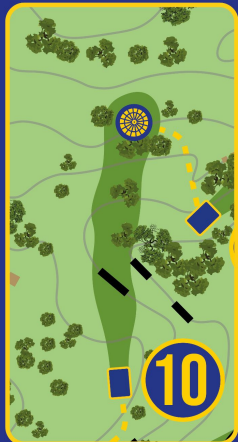

NBDG

WWW.EUROPEANPROTOUR.COM DISC GOLF
▶▶ STREAM

FPO plays from RED TEE
(regular Red course tee #10)

EPT ALL-STARS

10

EUROPEAN PRO TOUR

PAR 3
90 m
265 ft

DISC GOLF
STREAM

10

WWW.EUROPEANPROTOUR.COM

DISC GOLF
STREAM

EPT ALL-STARS

11

EUROPEAN PRO TOUR

PAR 3
78 m
256 ft

11