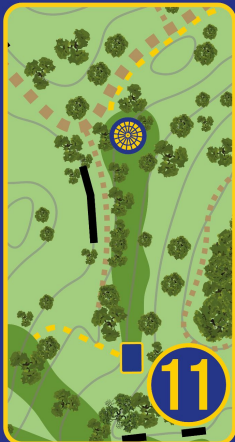

NBDG

WWW.EUROPEANPROTOUR.COM DISC GOLF
▶▶ STREAM

FPO plays from RED TEE
(regular Red course tee #10)

EPT ALL-STARS

10

EUROPEAN PRO TOUR

PAR 3
90 m
265 ft

DISC GOLF
STREAM

10

WWW.EUROPEANPROTOUR.COM

DISC GOLF
STREAM

EPT ALL-STARS

11

EUROPEAN PRO TOUR

PAR 3
78 m
256 ft

11

WWW.EUROPEANPROTOUR.COM

DISC GOLF
STREAM

EPT ALL-STARS

12

EUROPEAN PRO TOUR

PAR 3
95 m
312 ft

NBDG

12